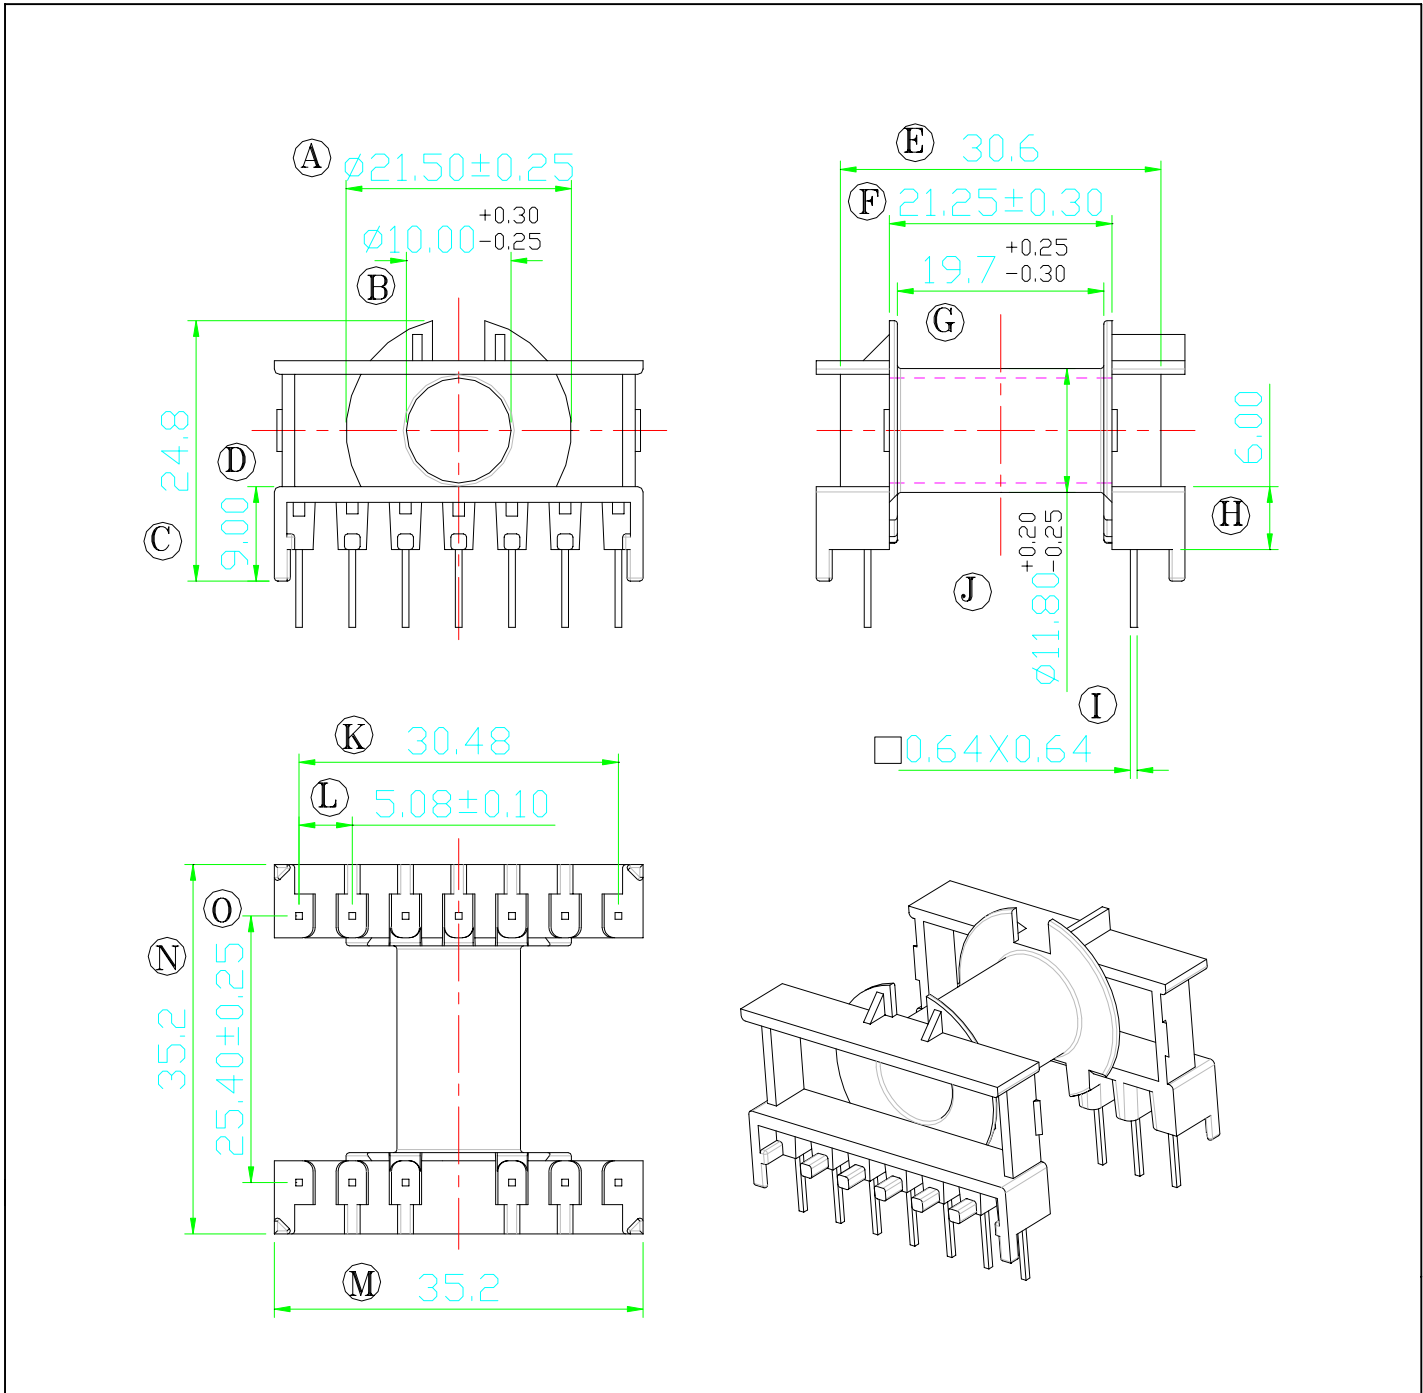

Part Number	SS-ETD-2909	Description	ETD29 Bobbin 13 Pins
Material	P.E.T	Unit	M/M
Tolerance	X.X: ± 0.30 X.XX: ± 0.20 THICKNESS: ± 0.15		

ShenZhen ShuangHu Industry Development Co.,Ltd

Tel:86-755-27379409,27379419,26581849,26581850