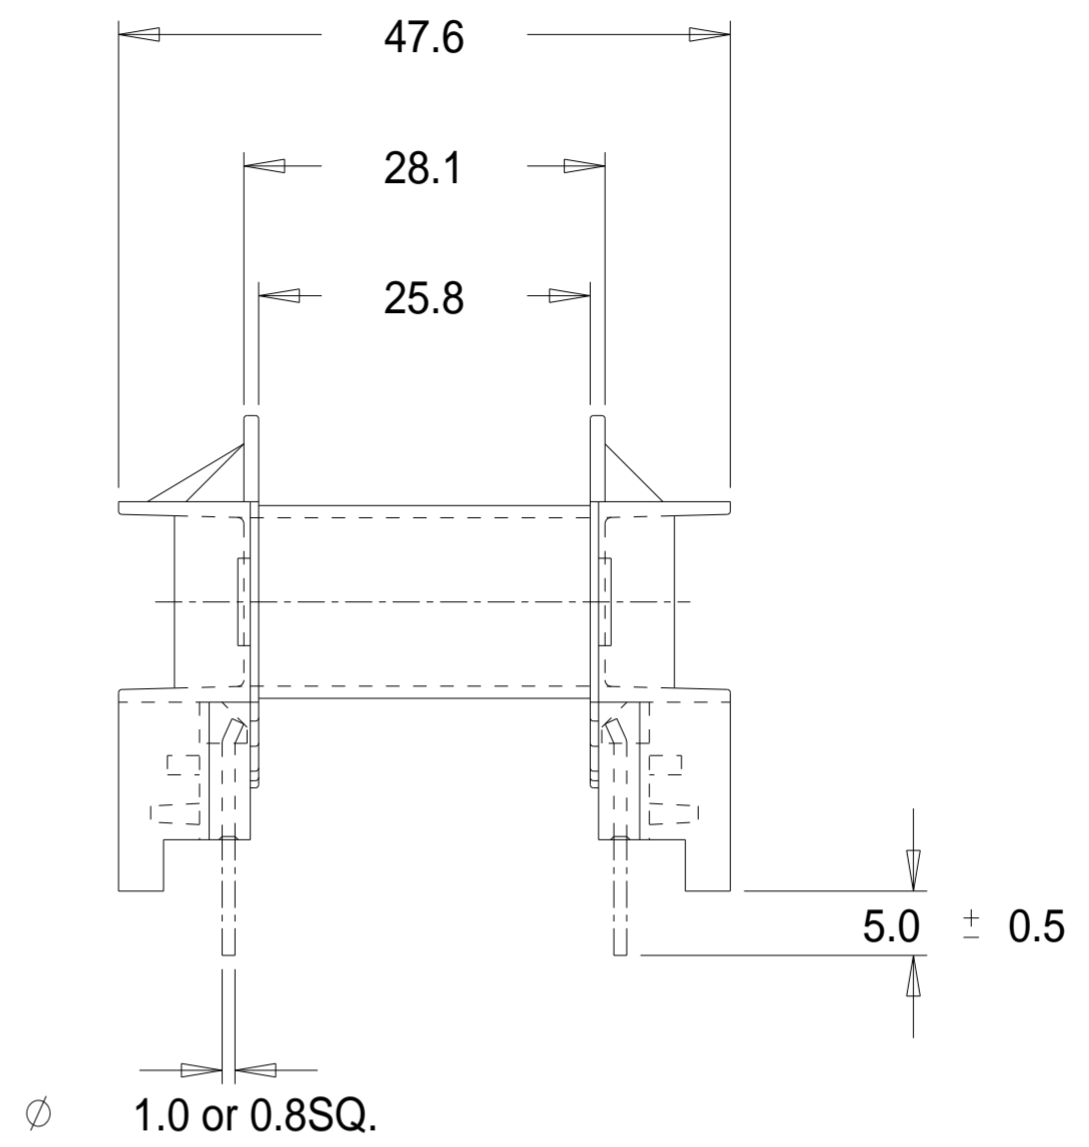

Part No. FD7010
ETD 39/20/13 Horizontal Bobbin

Dimensions in millimetres.