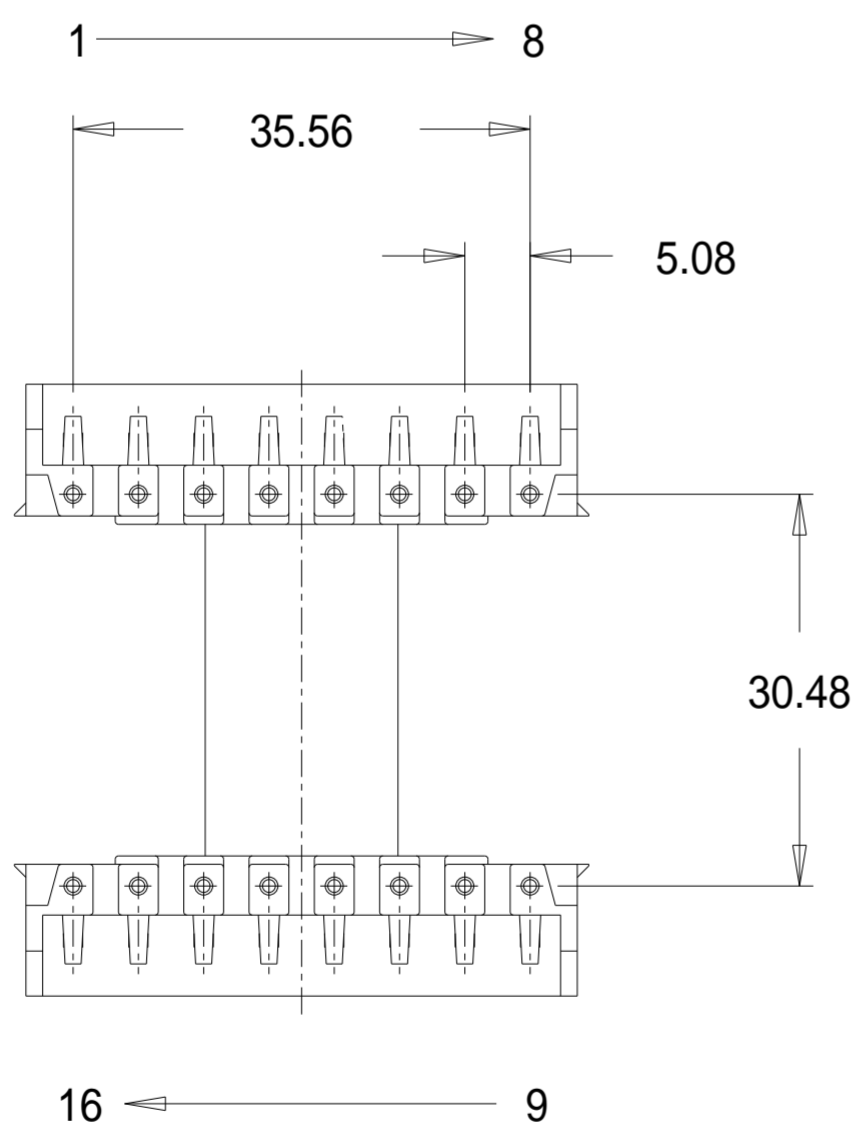

Part No. FD7010
ETD 39/20/13 Horizontal Bobbin

Dimensions in millimetres.