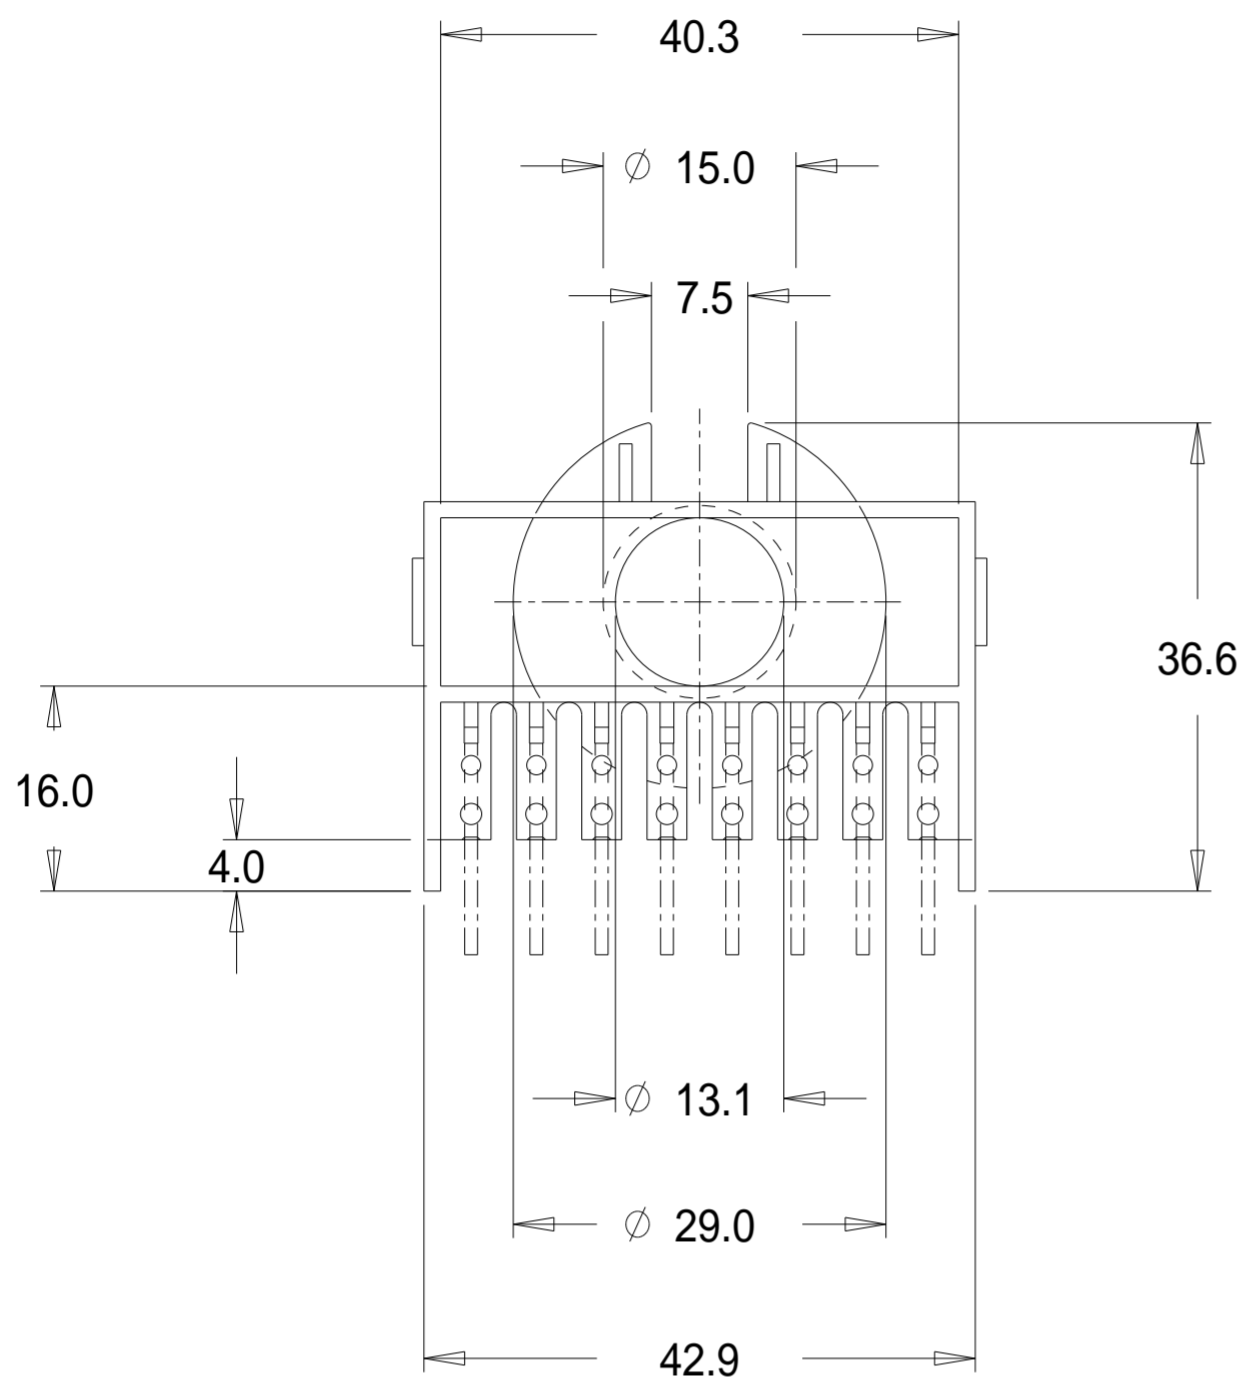

Part No. FD7010
ETD 39/20/13 Horizontal Bobbin

Dimensions in millimetres.