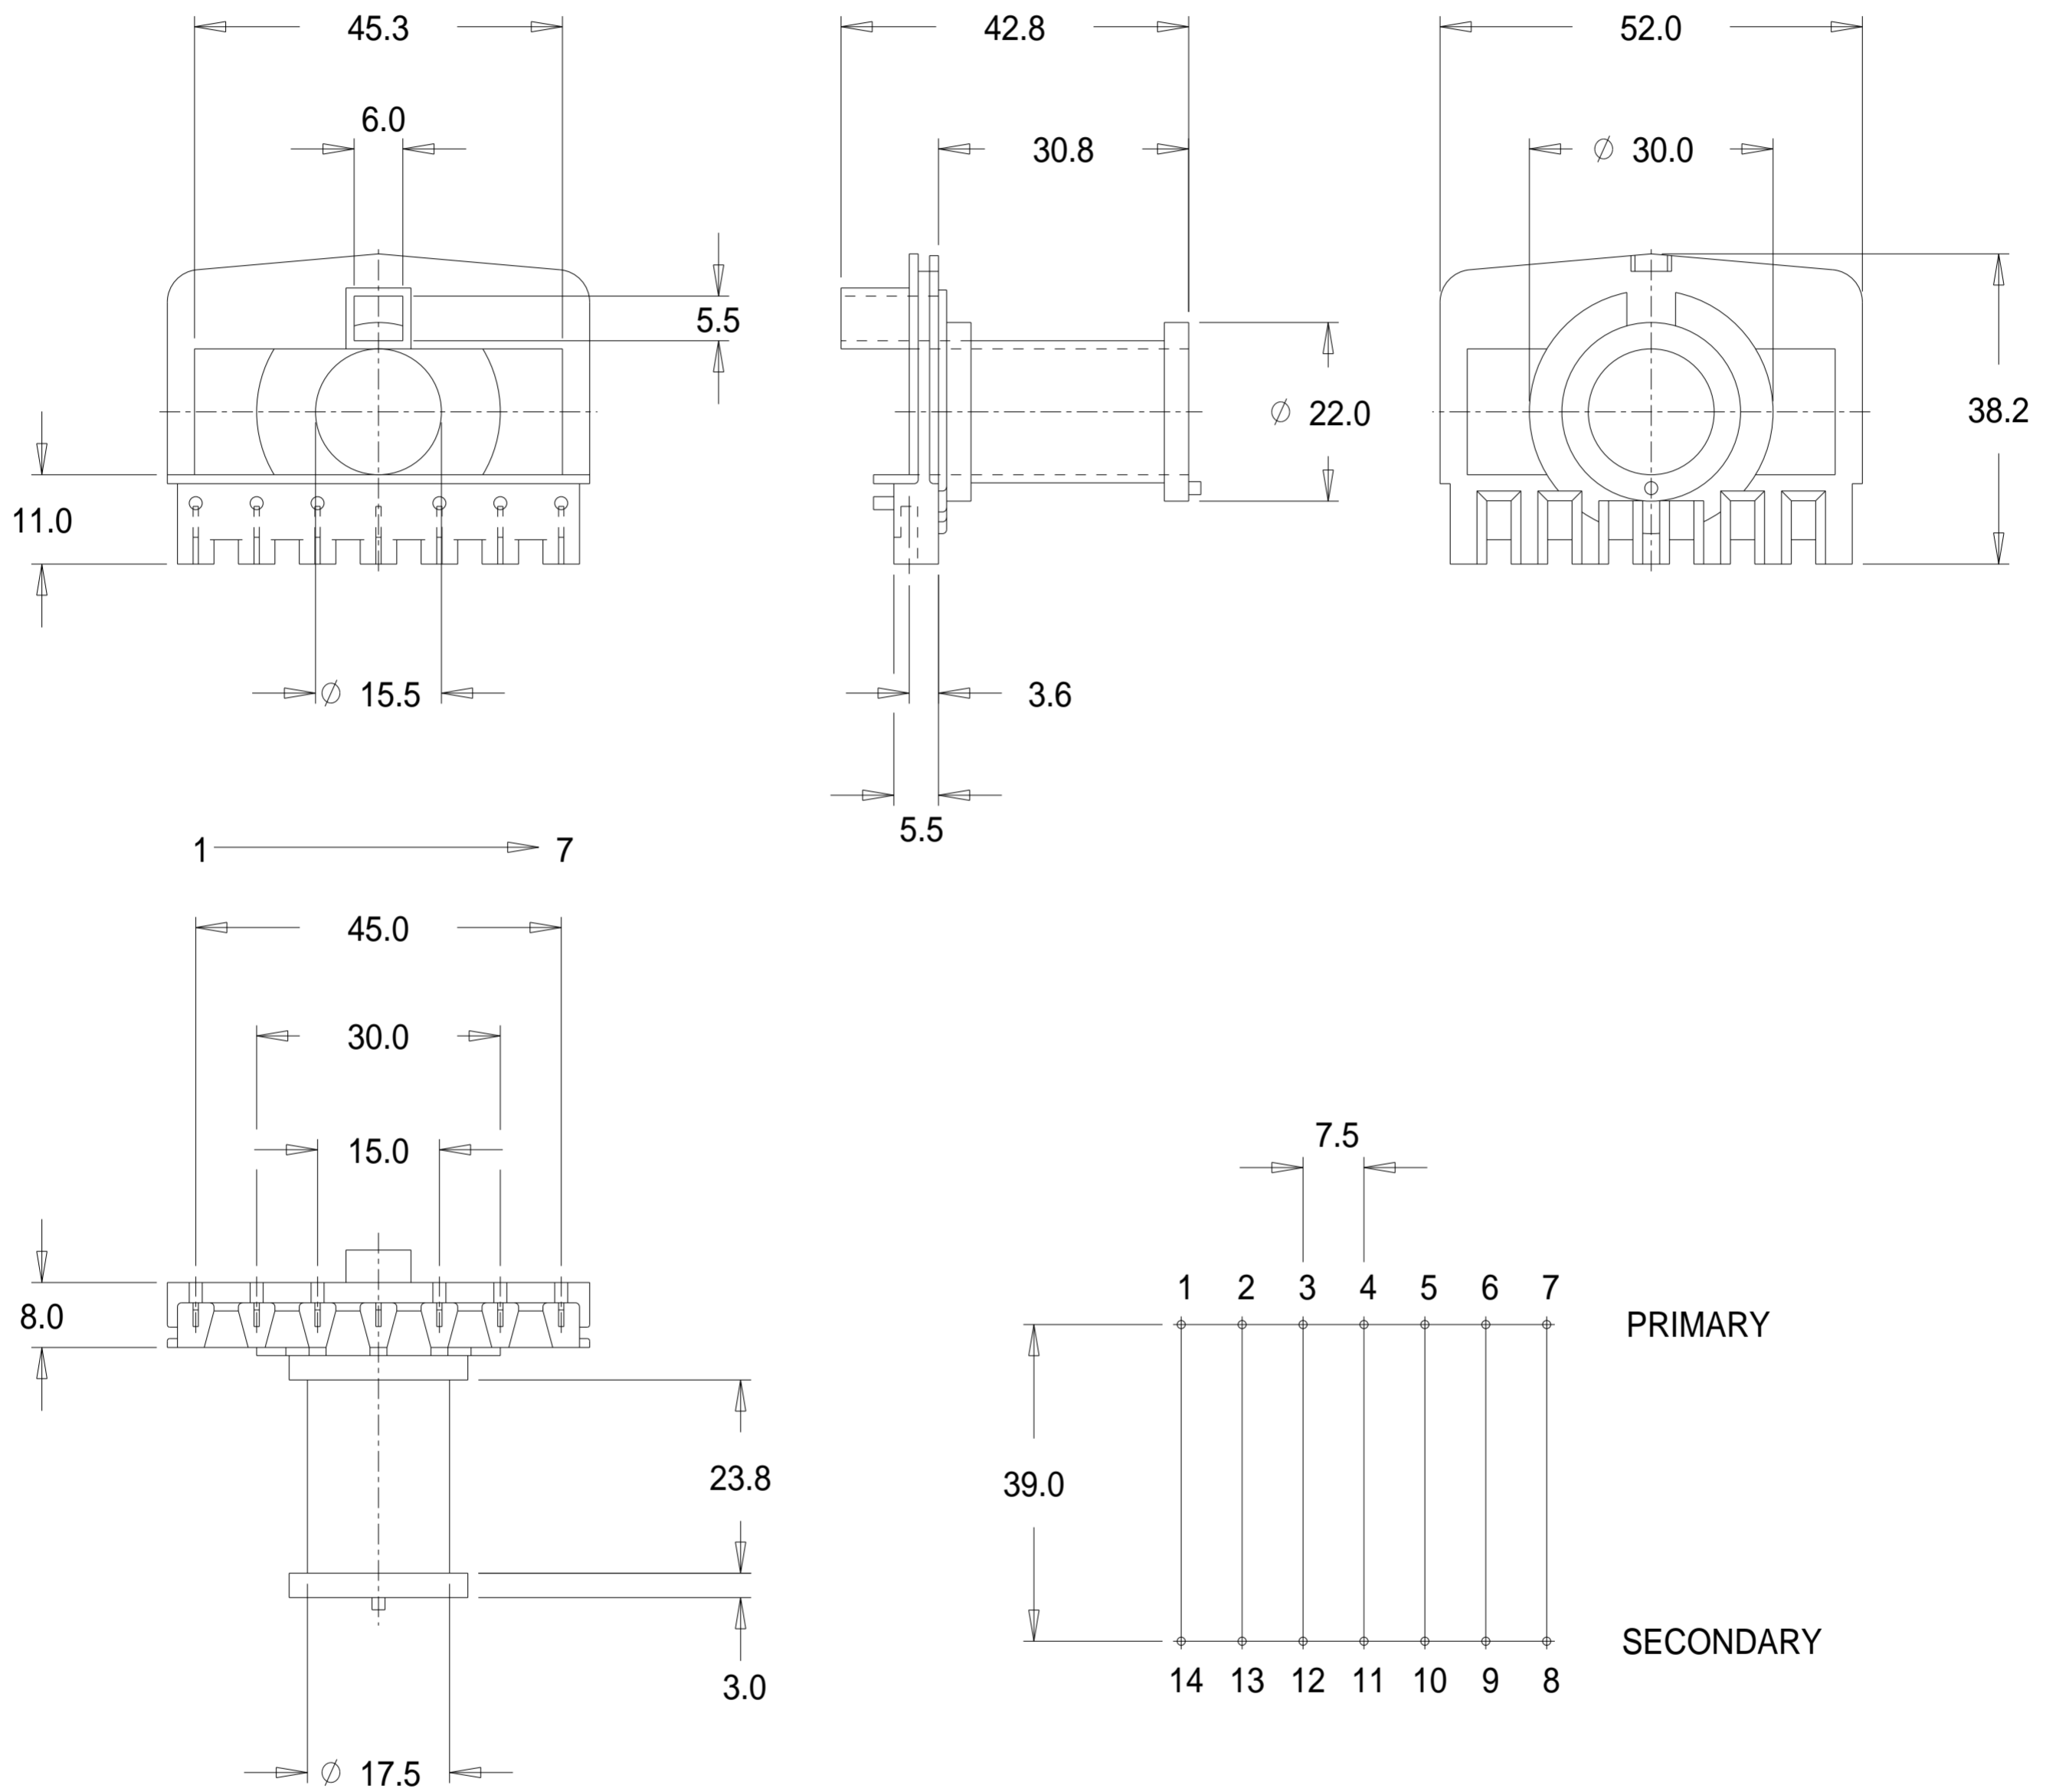

Part No. FD7025

ETD 44 Primary Bobbin

Dimensions in millimetres.