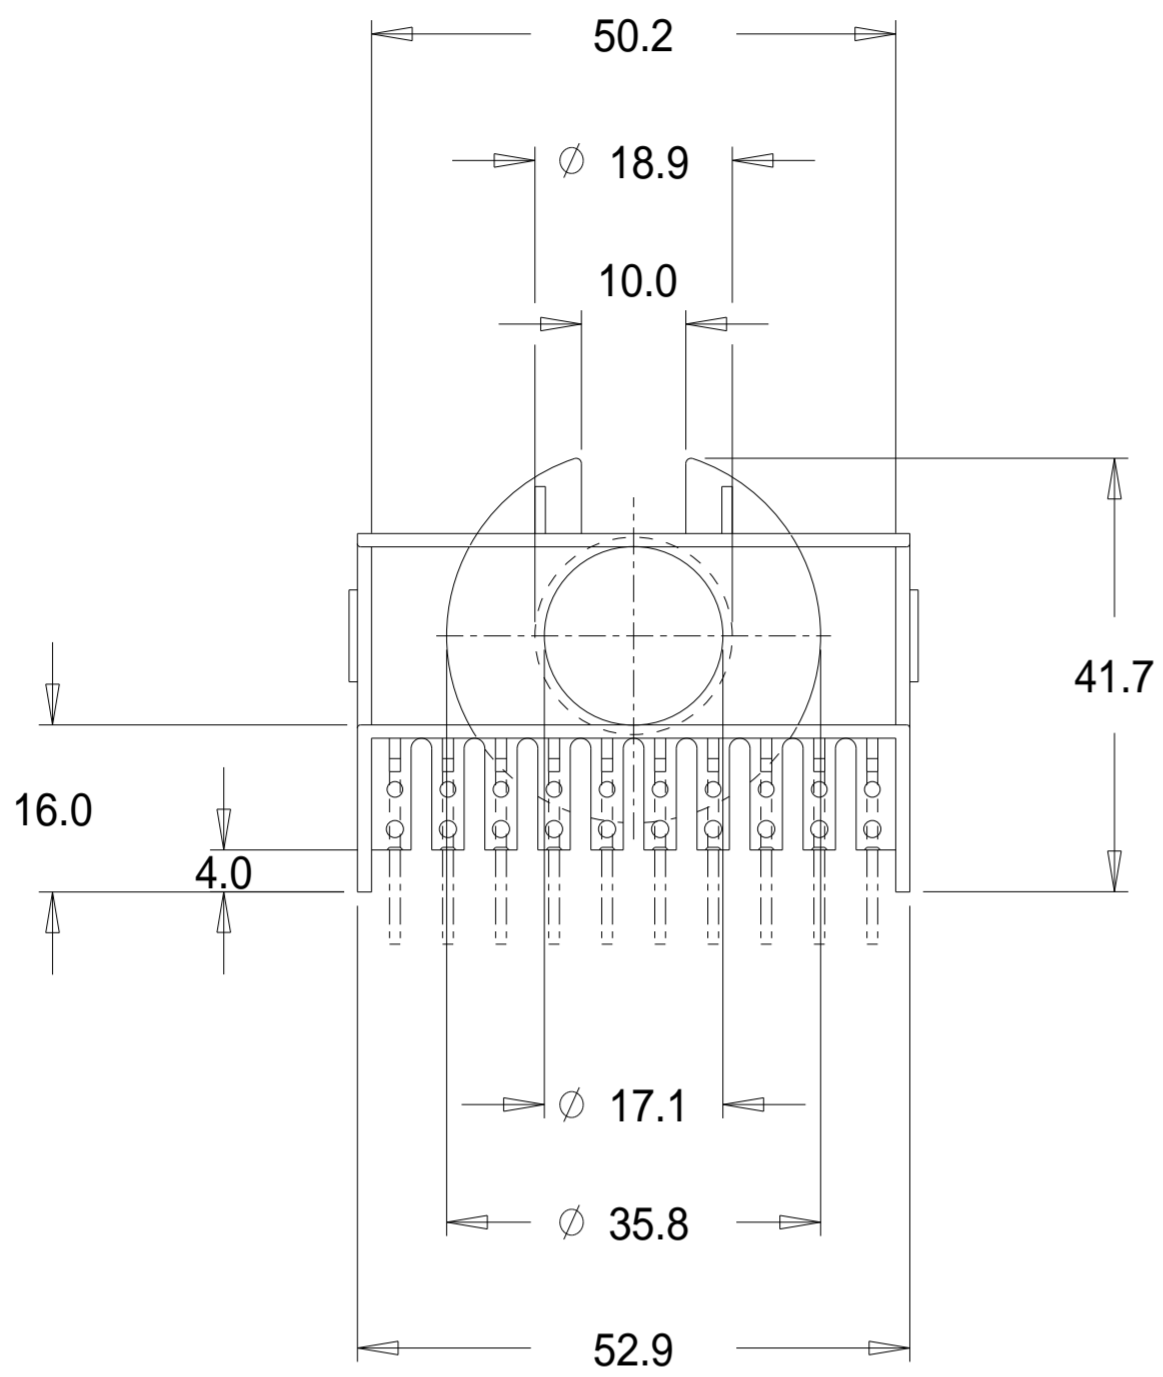

Part No. FD7030  
ETD 49/25/16 Horizontal Bobbin

Dimensions in millimetres.