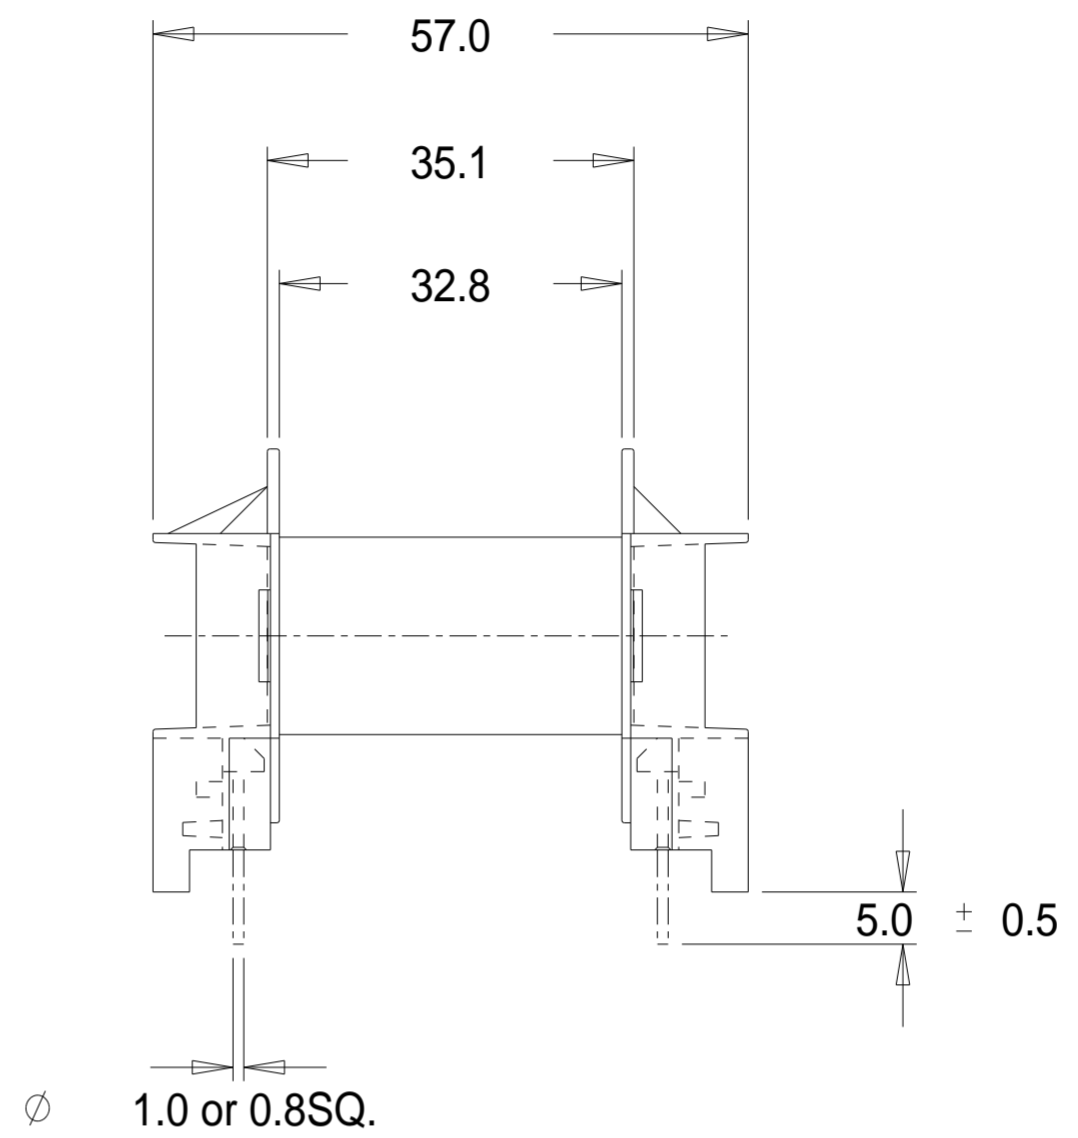

Part No. FD7030  
ETD 49/25/16 Horizontal Bobbin

Dimensions in millimetres.