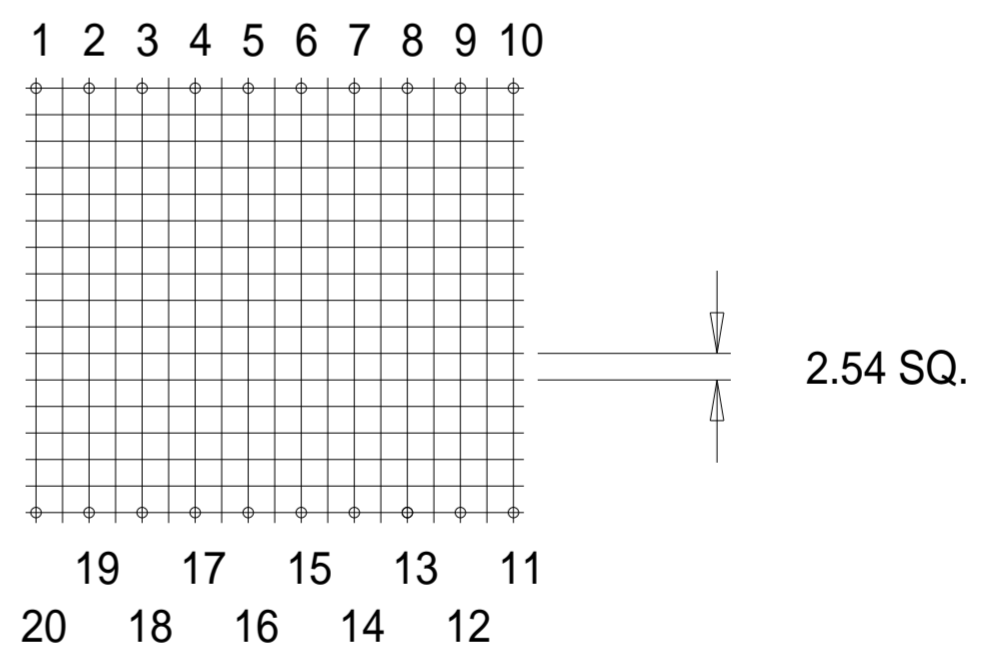

Part No. FD7030  
ETD 49/25/16 Horizontal Bobbin

Dimensions in millimetres.