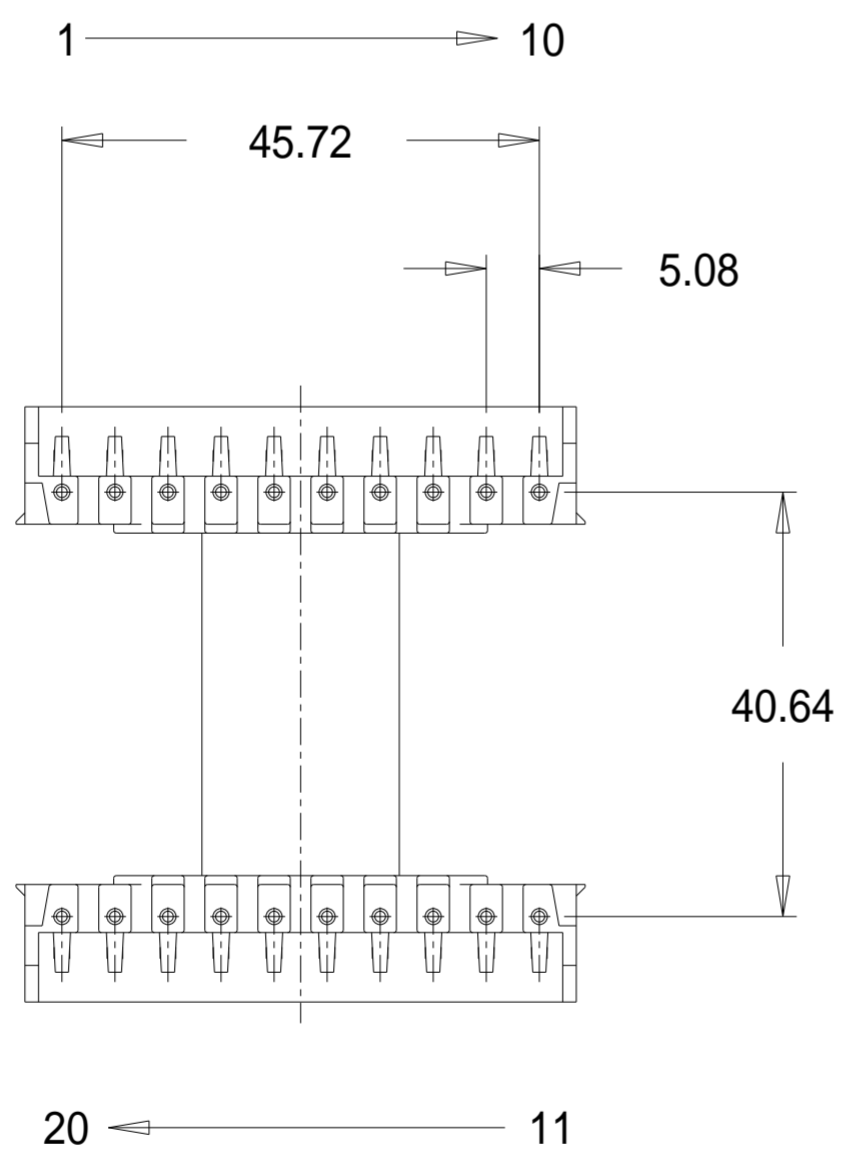

Part No. FD7030  
ETD 49/25/16 Horizontal Bobbin

Dimensions in millimetres.