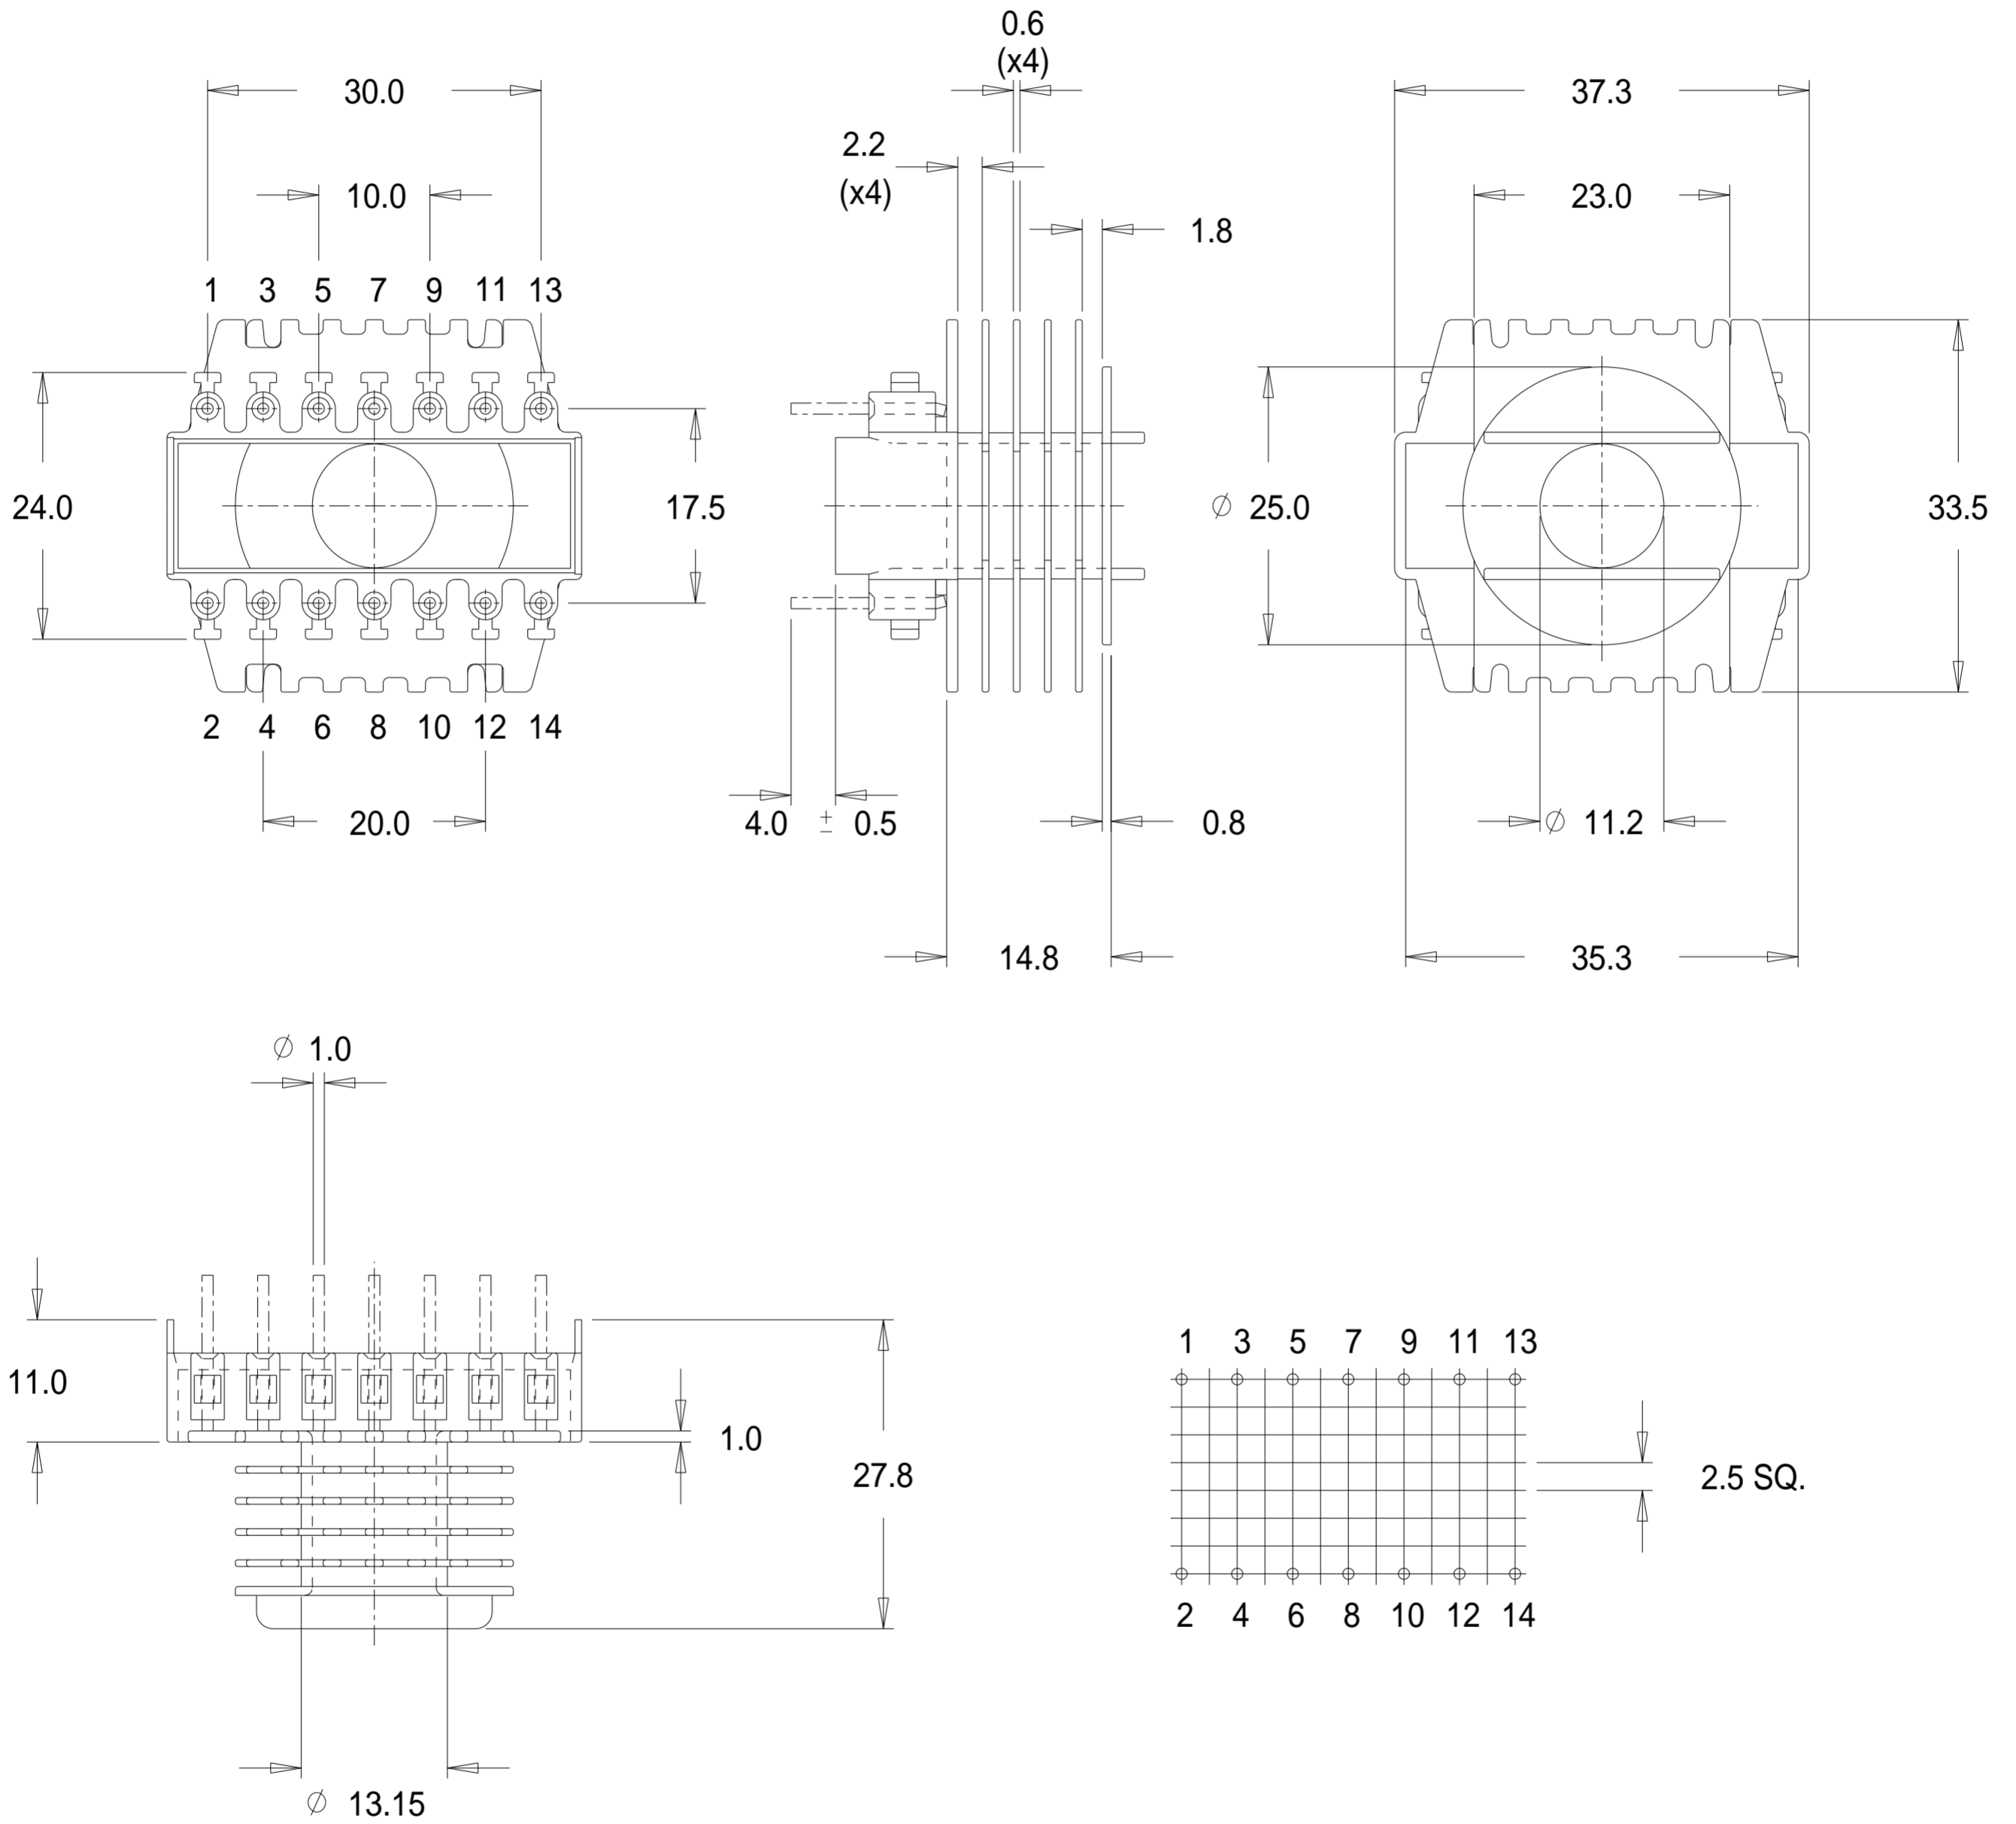

Part No. FD9645  
 ETD 34 Vertical 5 Chamber Bobbin

Dimensions in millimetres.