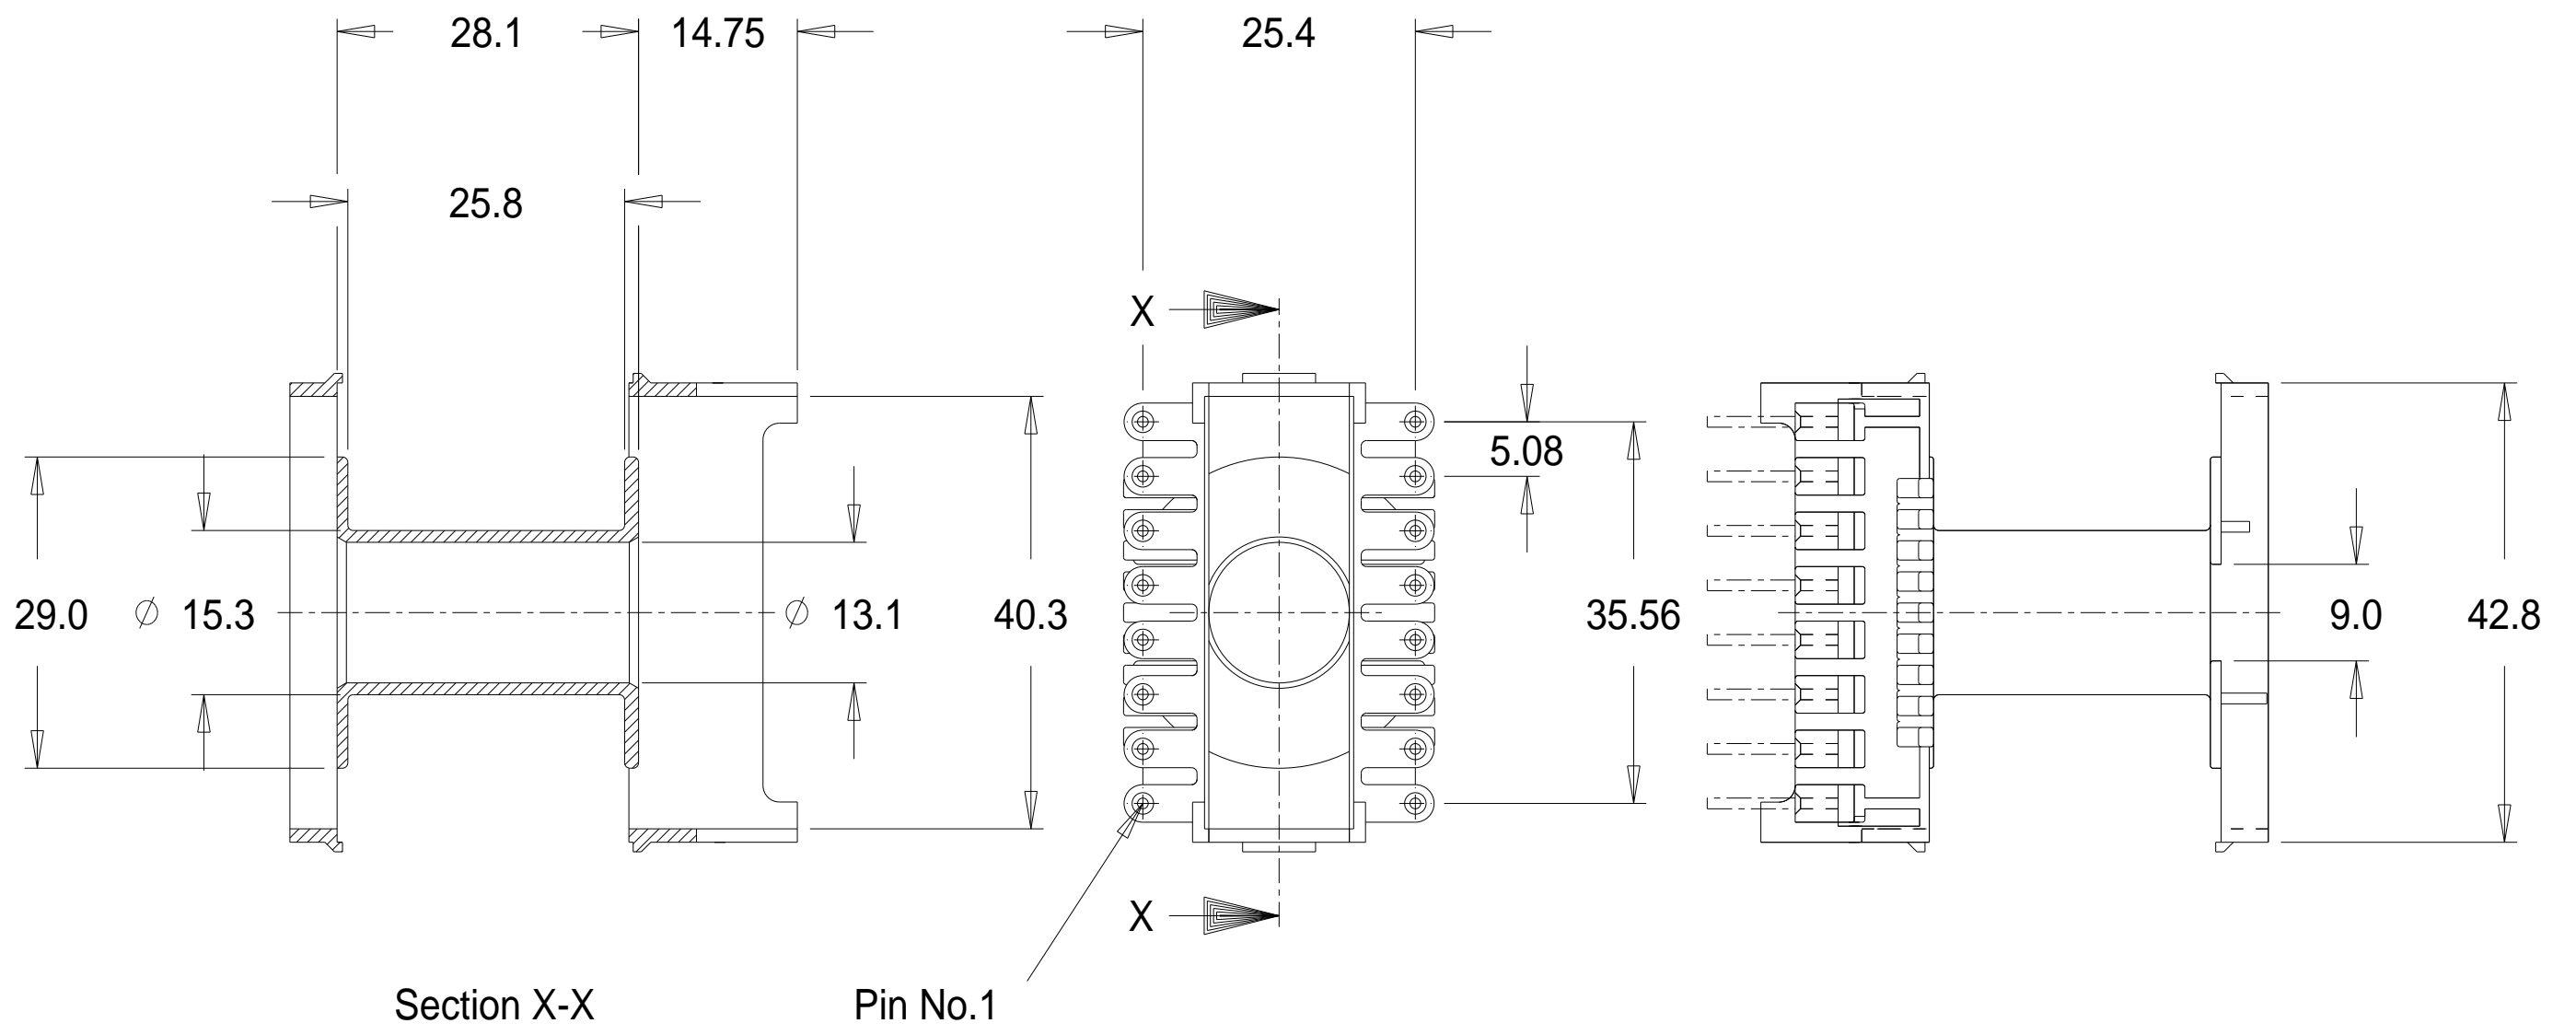

Part No. FD9650

ETD 39/20/13 Vertical Bobbin

Dimensions in millimetres.