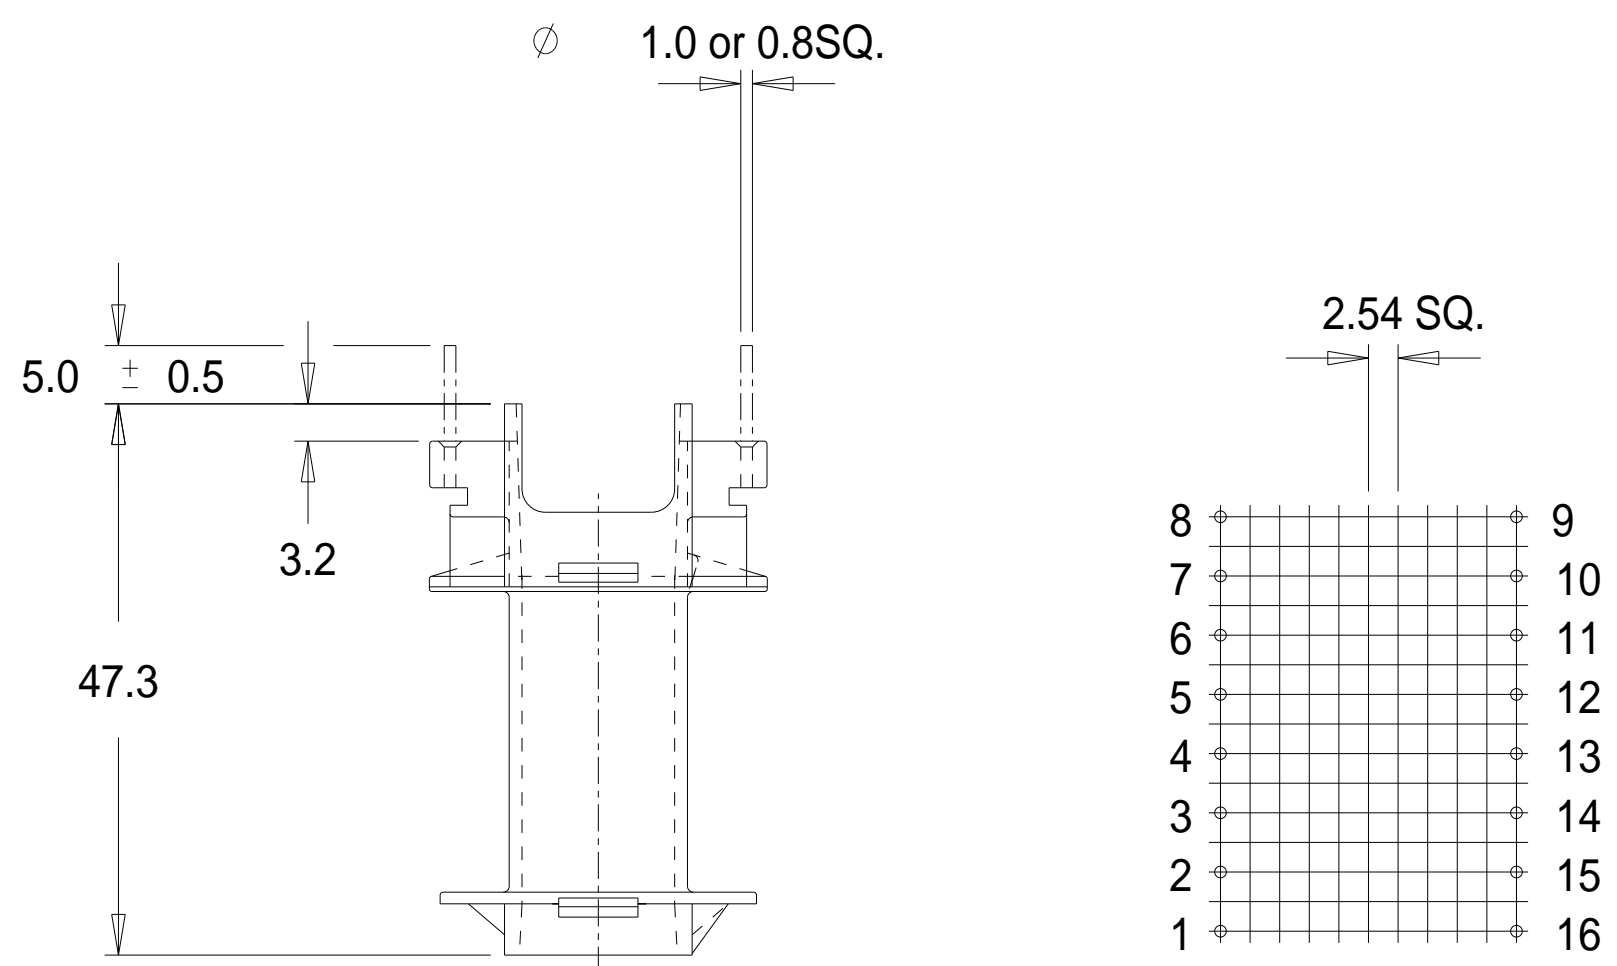

Part No. FD9650

ETD 39/20/13 Vertical Bobbin

Dimensions in millimetres.