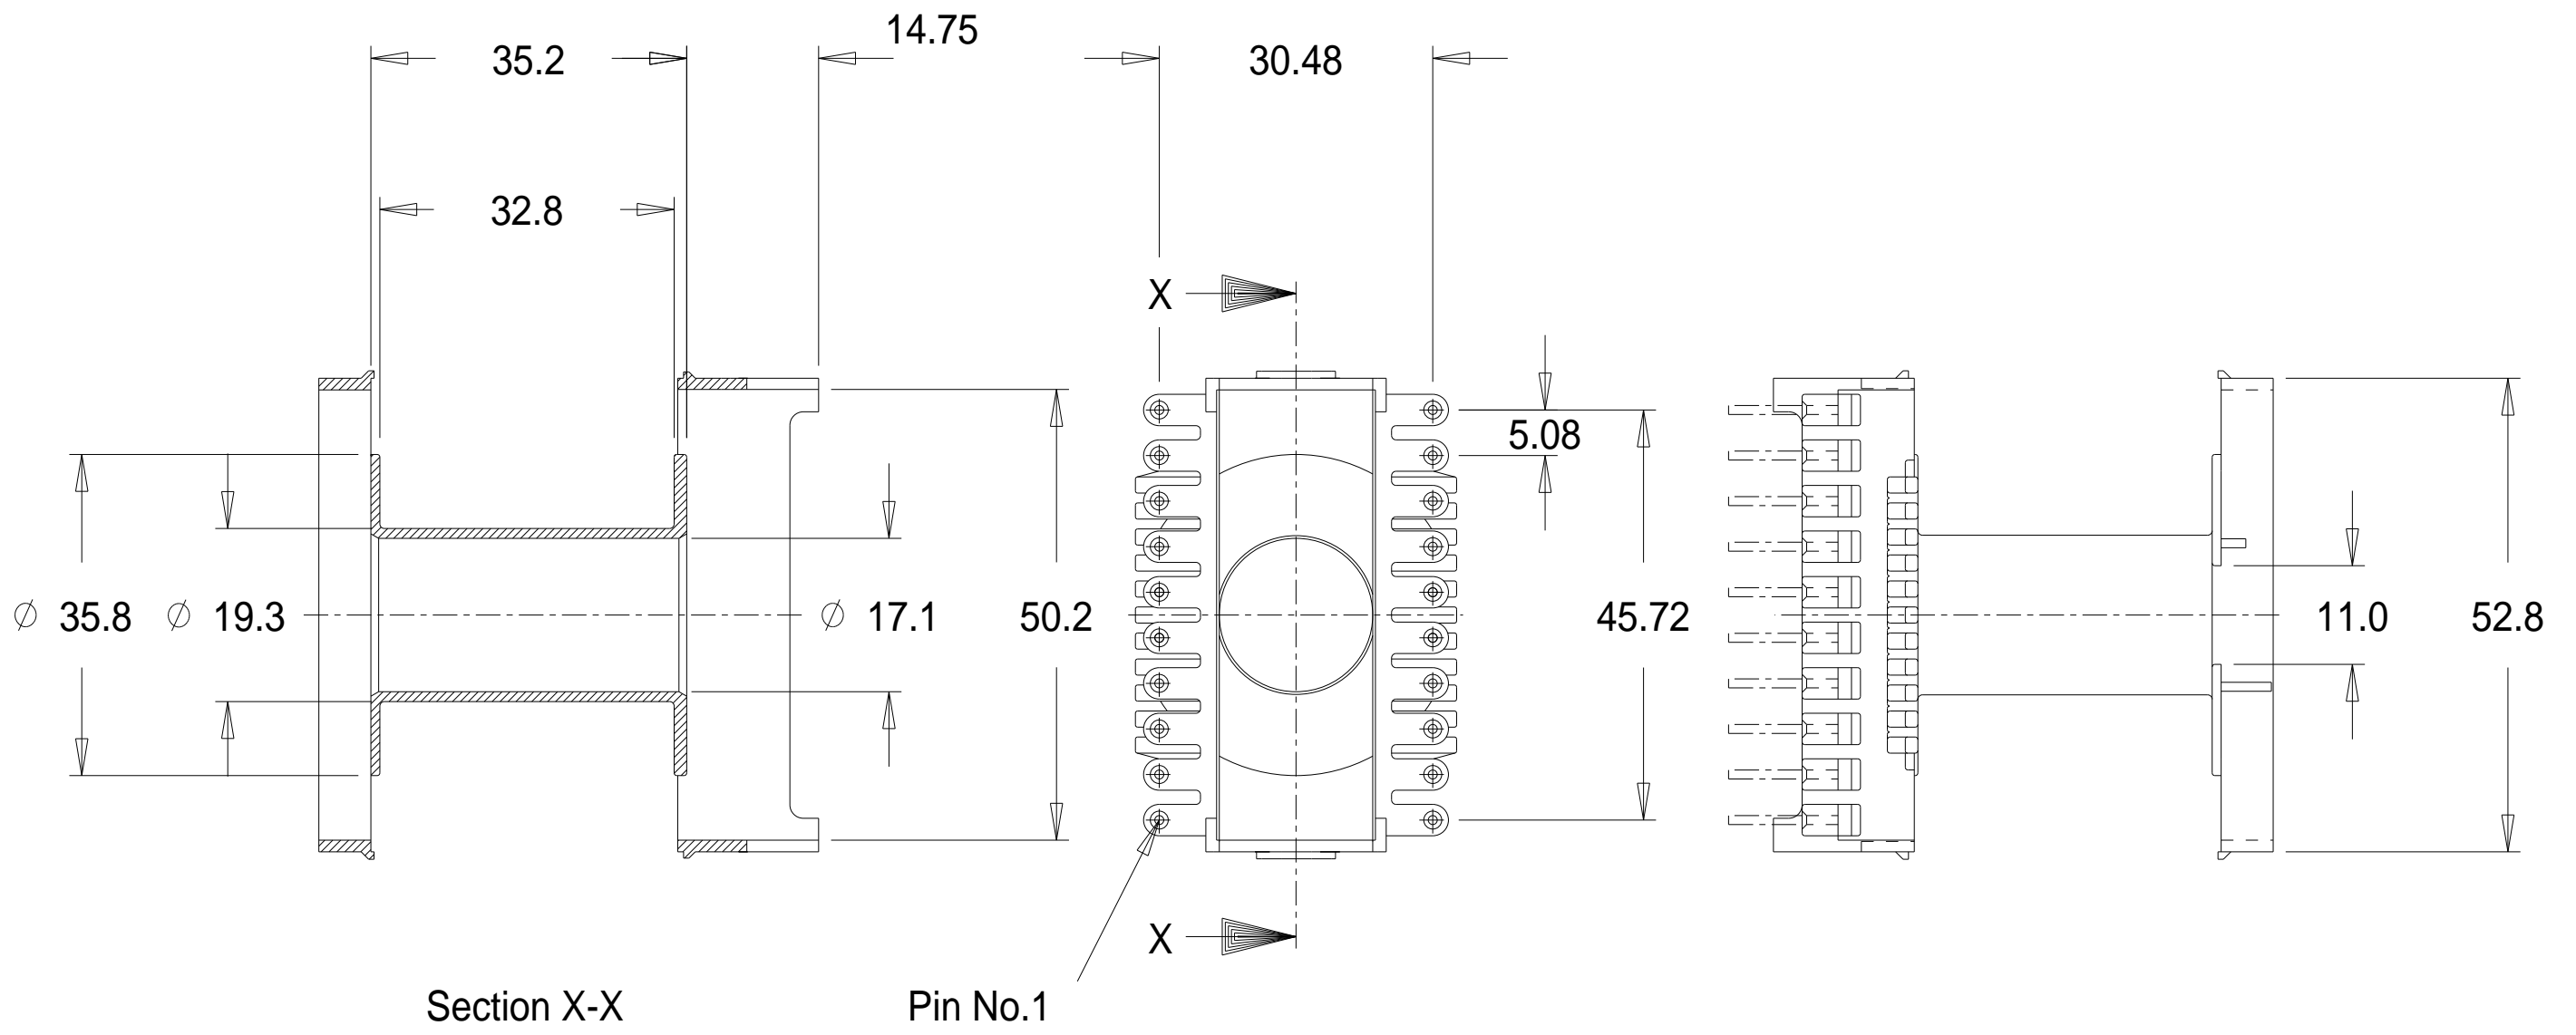

Part No. FD9670  
ETD 49/25/16 Vertical Bobbin

Dimensions in millimetres.