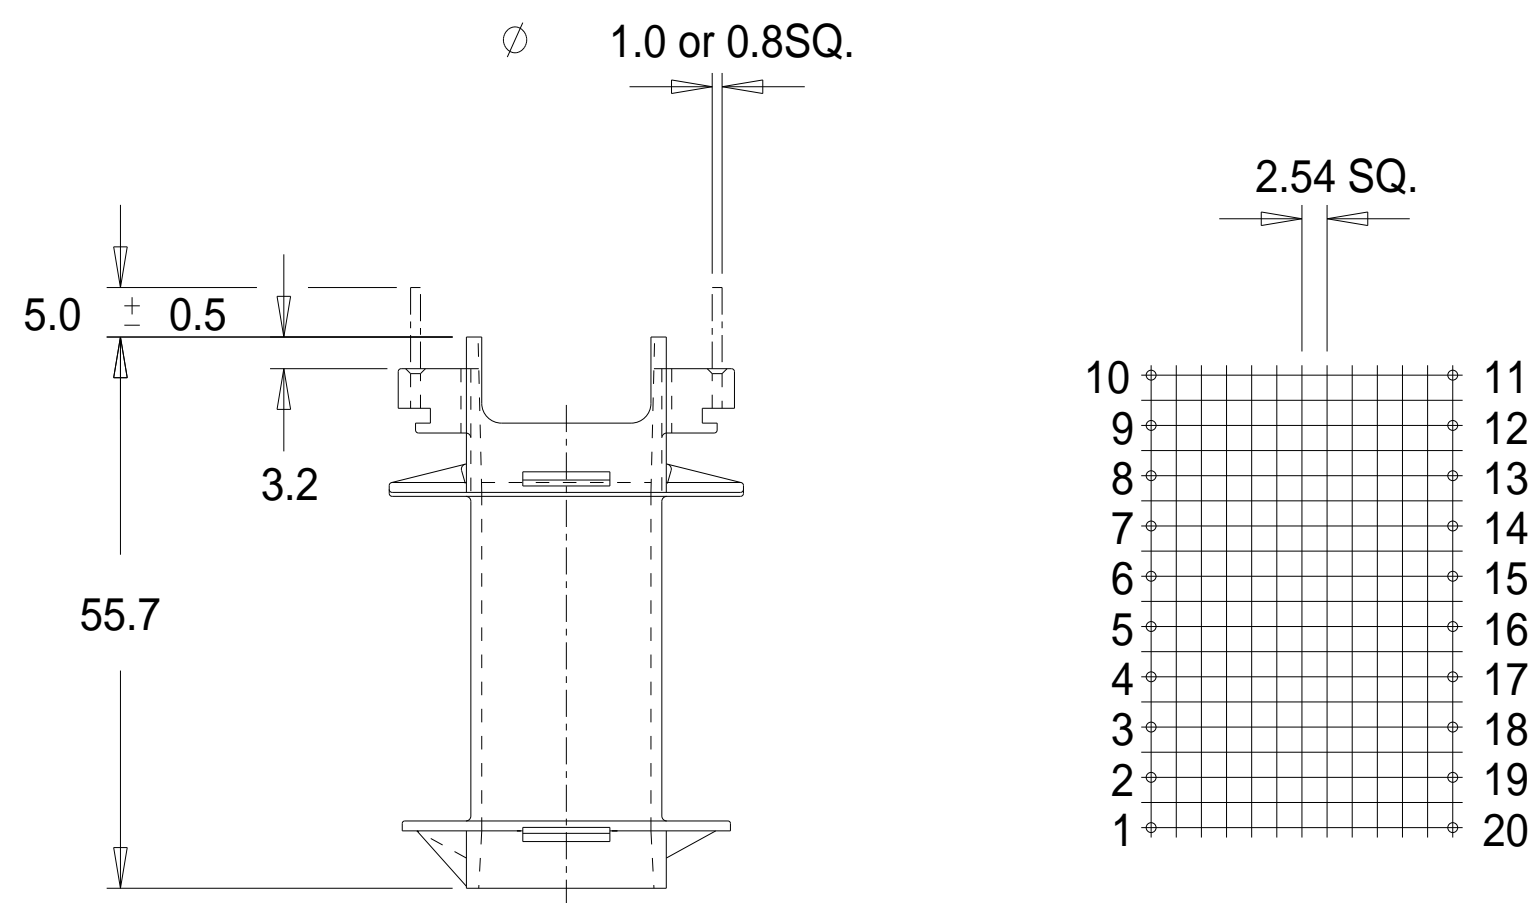

Part No. FD9670  
ETD 49/25/16 Vertical Bobbin

Dimensions in millimetres.